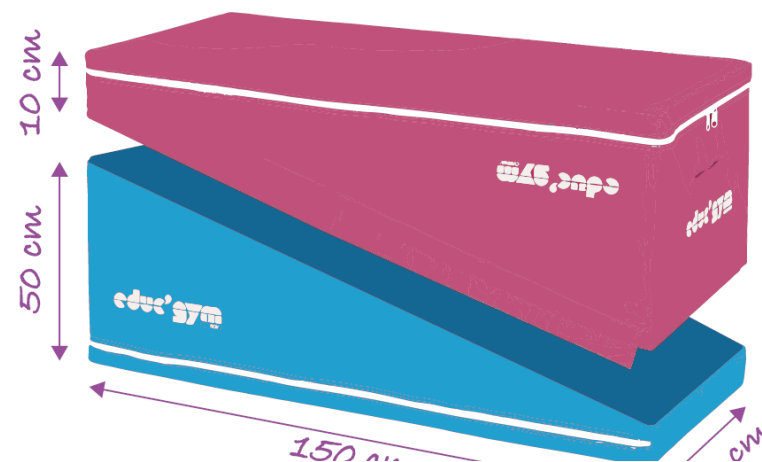

VARIO' PLINTH

- ❑ Range specially designed to develop motor skills of children
- ❑ Fits perfectly into an educational circuit
- ❑ The two wedges can be disposed as you want to approach gymnastics bases (rolls, handstands...)
- ❑ Ideal for obstacle courses, adventure trails or agility circuits
- ❑ High modularity thanks to hook-and-loop strips
- ❑ Can be used by its own or combined with various elements of the Educ'Gym range (like Dyna'beam **Ref. 0312**) and the Vario range thanks to its similar dimensions

TECHNICAL CHARACTERISTICS

- Dimensions: 150 x 60 x 60 cm (LxWxH)
- Comprises 2 wedges: 150 x 60 x 50/10 cm (LxWxH)
- Made from 25 kg/m³ density polyurethane foam
- Phthalate-free 1,000 denier PVC cover with M2 fire rating
- With carrying handles
- Hook-and-loop strips
- Colors: Turquoise and fuchsia

Endless number of use thanks to the hook-and-loop system